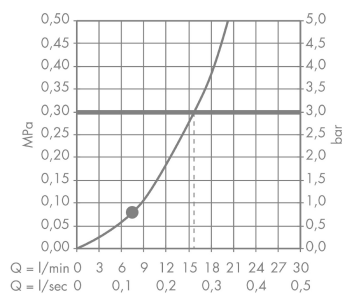

PuraVida

PuraVida 120 Air 1jet baton hand shower

Surfaces: **white/chrome** Article Number: **28558400**

Description

product features

- shower head size: 150 mm
- spray type: RainAir (rain spray enriched with air)
- maximum flow rate (at 0.3 MPa): 16 l/min
- suitable for continuous flow water heaters

Technology

Product image

Scale drawing

Flowchart

The consumption was measured in combination with the appropriate fittings (thermostat/mixer/in-wall valve) to reflect actual application in practice.