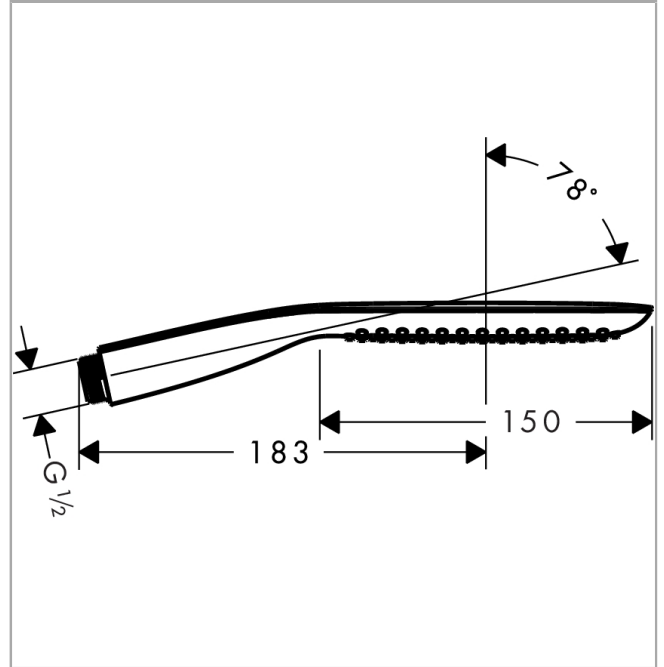

PuraVida

PuraVida 120 Air 1jet baton hand shower

Surfaces: **white/chrome** Article Number: **28558400**

Description

product features

- shower head size: 150 mm
- spray type: RainAir (rain spray enriched with air)
- maximum flow rate (at 0.3 MPa): 16 l/min
- suitable for continuous flow water heaters

Technology

Product image

Scale drawing

Flowchart

The consumption was measured in combination with the appropriate fittings (thermostat/mixer/in-wall valve) to reflect actual application in practice.